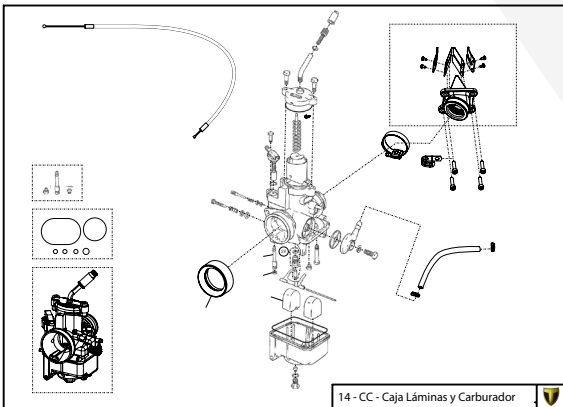

Despiece TRRS XTRACK ONE Electric Start 2024

D

C

B

A