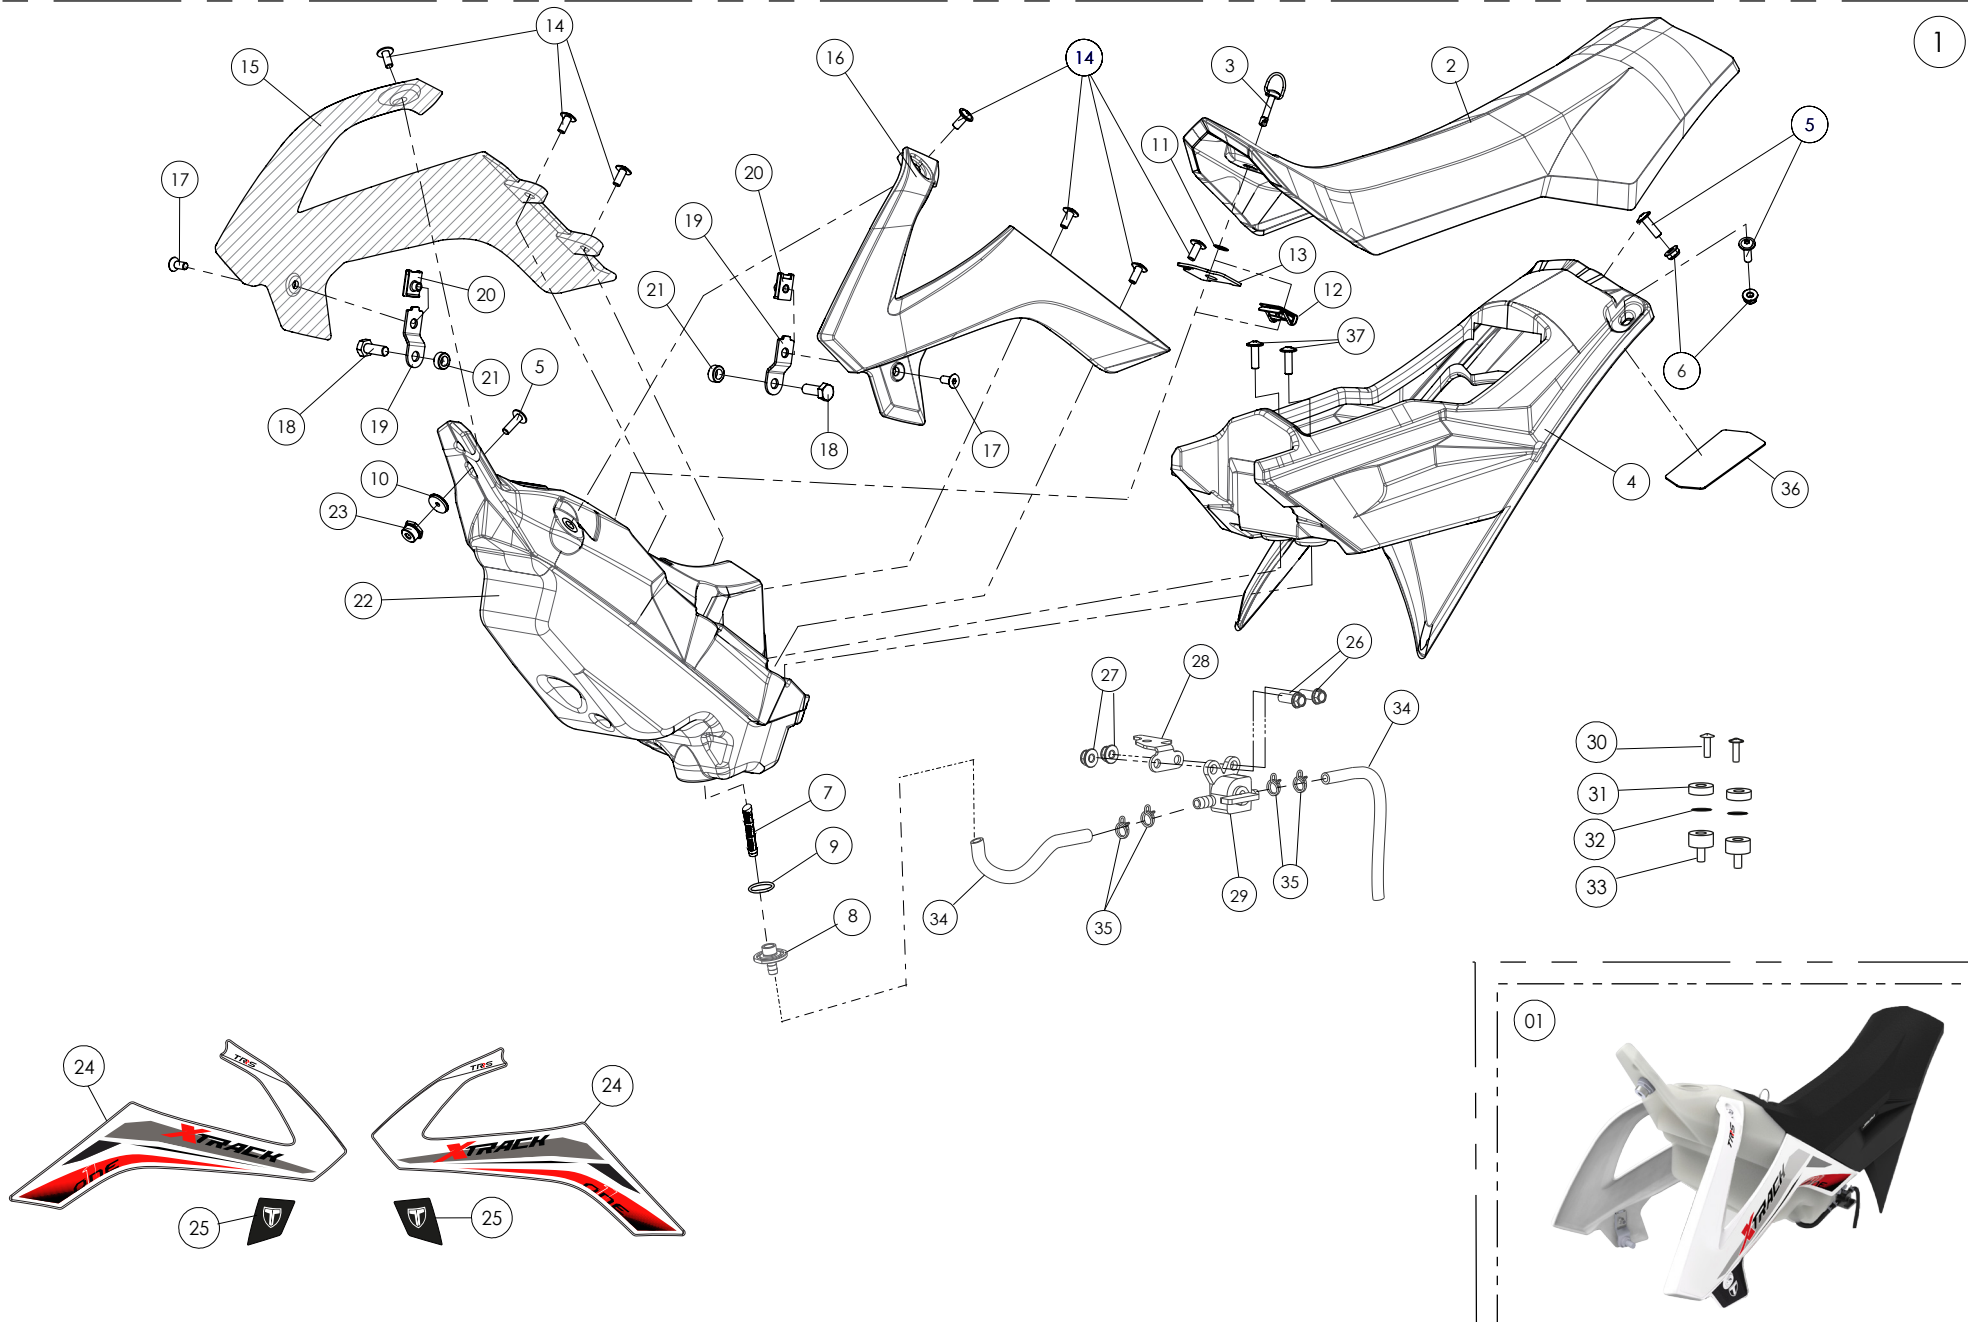

D

C

B

A

This kit is a competition accessory only and is not manufactured for, nor should it be used on public streets, roads or highways. The use of this kit should be limited to participation in sanctioned competition events upon a closed course.

16 - KX - KIT XTRACK / XTRACK KIT
TRRS Motorcycles

Despiece TRRS Xtrack ONE Electric Start 2024

16- KX - KIT XTRACK - listado de Piezas

Nº	Código	Descripción	Description	Cantidad
1	17000TR102	Conjunto Xtrack ONE '21 (New)	XTrack Kit ONE '21 (New)	1
2	17001TR100	Asiento X-TRACK	Foam Seat X-Track	1
3	58018	Cierre 1/4 de vuelta	Quarter turn screw	1
4	17002TR100	Subchasis Xtrack	Subframe Xtrack	1
5	50212	Tornillo allen con valona M6x25	Screw allen with washer M6x25	3
6	51501	Tuerca Autoblocante M6	Locknut M6	2
7	70128	Filtro gasolina roscado	Fuel filter threaded	1
8	17014TR100	Adaptador deposito gasolina (Keihin)	Fuel tank adapter (Keihin)	1
9	53022	Junta tórica 18X2 NBR	O-ring 18x2 NBR	1
10	56901	Arandela Metal - Goma Depósito Gasolina	Washer, rubber-metal, fuel tank	1
11	58019	Reten a presión acero inoxidable	Panex retainer quarter turn screw	1
12	58017	Grapa cierre 1/4 de vuelta	Quarter turn clamp	1
13	17009TR100	Soporte delantero asiento	Seat front support	1
14	50209	Tornillo allen con valona M6x14	Screw allen with washer M6x14	7
15	17004TR100	Aleta derecha Xtrack	Spoiler Xtrack right side	1
16	17003TR100	Aleta izquierda Xtrack	Spoiler Xtrack left side	1
17	50306	Tornillo avellanado M6x16	Bolt countersunk M6x16	2
18	50504	Tornillo M8x22 DIN 933 zincado blanco (8.8)	Bolt M8x22 DIN 933 zinc plated (8.8)	2
19	17018TR100	Soporte aleta X-Track	Support Spoiler X-track	2
20	51301	Tuerca rápida universal M6	Universal clip-nut, M6	2
21	17008TR100	Separador soporte aleta	Spacer spoiler support	2
22	17006TR100	Deposito gasolina Xtrack	Fuel tank Xtrac	1
23	17017TR100	Adaptador deposito / chasis	Adapter fuel tank / frame	1
24	15084TR122	Adhesivo aletas Xtrack ONE 2024	Sticker, spolier Xtrack ONE 2024	1
25	15067TR104	Adhesivo Aleta Inferior XTRACK	Sticker, low spoiler XTRACK	1
26	50903	Tornillo hexagonal con valona M6x16	Bolt hexagonal with washer M6x16	2
27	51501	Tuerca Autoblocante M6	Locknut M6	2