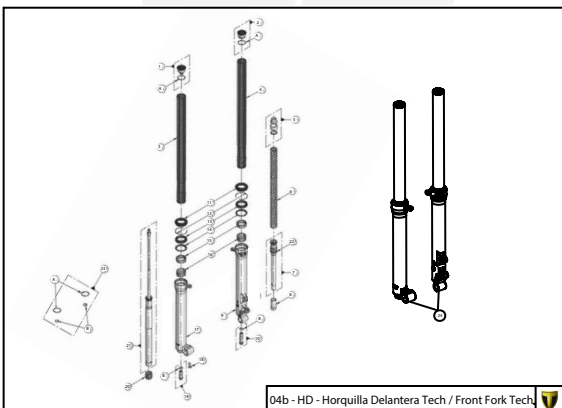

Despiece TRRS XTRACK ONE Electric Start 2024

D

C

B

A