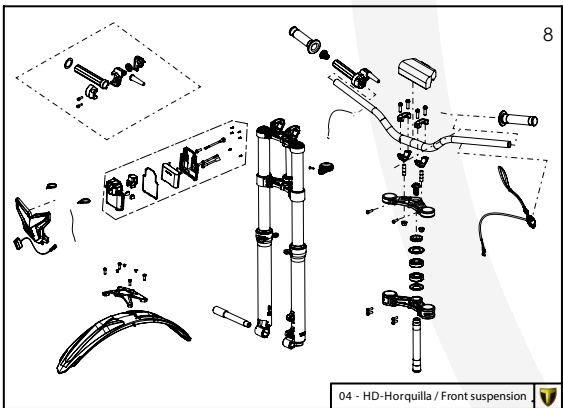

Despiece TRRS XTRACK ONE Electric Start 2024

D

C

B

A