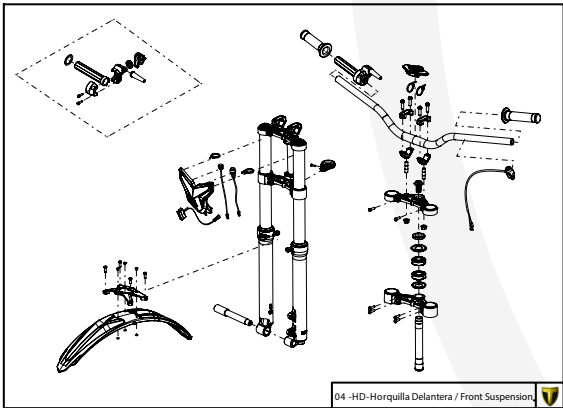

Despiece TRRS Xtrack ONE 2023

D

C

B

A