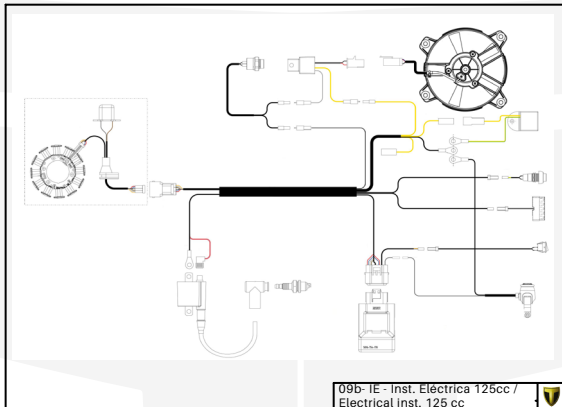

Despiece TRRS Xtrack ONE 2023

D