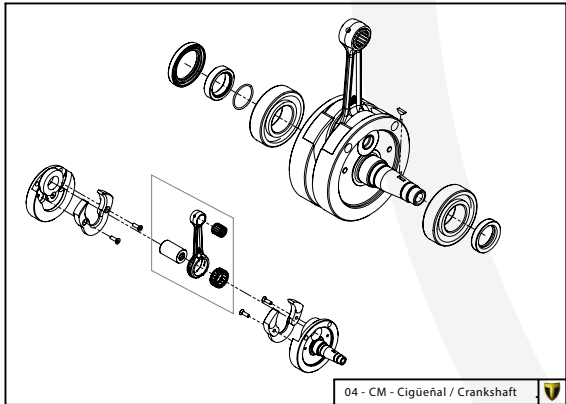

Despiece TRRS Xtrack ONE 2023

D

C

B

A