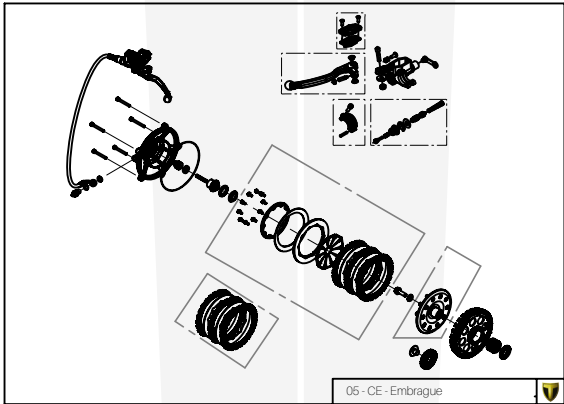

Despiece TRRS Xtrack ONE 2023

D

C

B

A