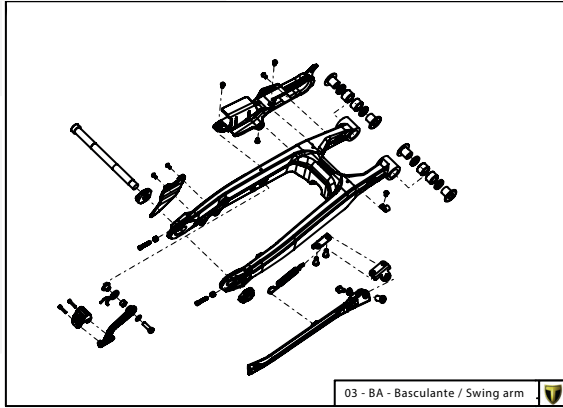

Despiece TRRS Xtrack ONE 2023

D