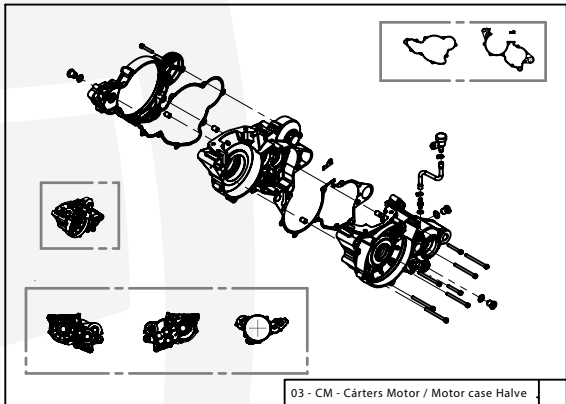

Despiece TRRS Xtrack ONE 2023

D