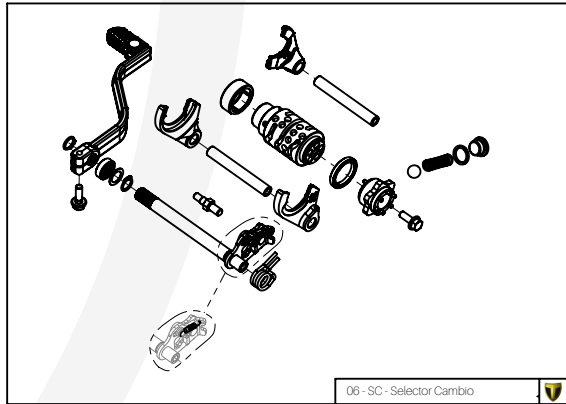

Despiece TRRS Xtrack ONE 2023

D

C

B

A