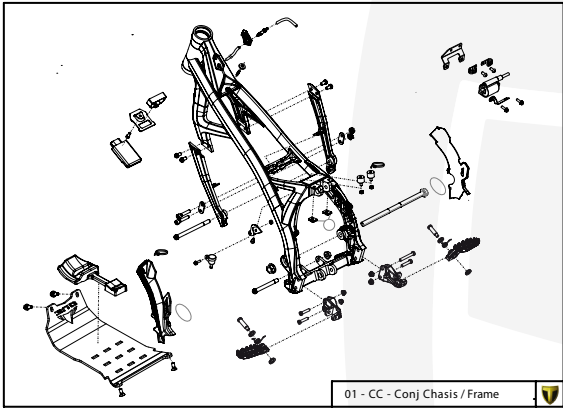

Despiece TRRS Xtrack ONE 2023

D