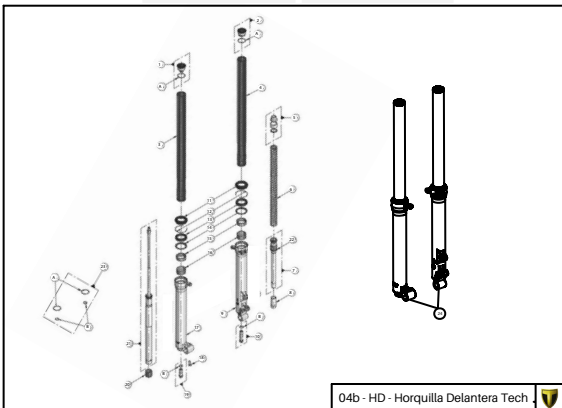

Despiece TRRS Xtrack ONE 2023

D

C

B

A