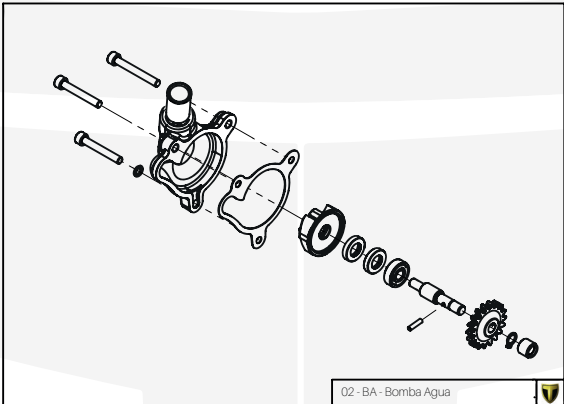

Despiece TRRS Xtrack ONE 2023

D